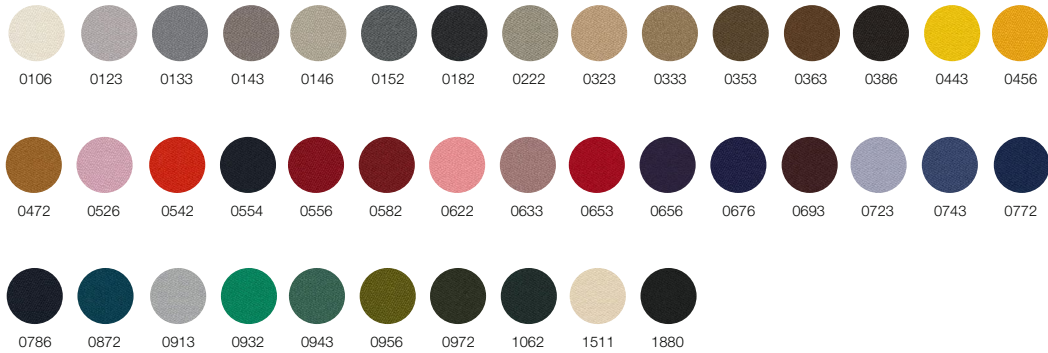

Fabric cat 2 /

Kvadrat Vidar