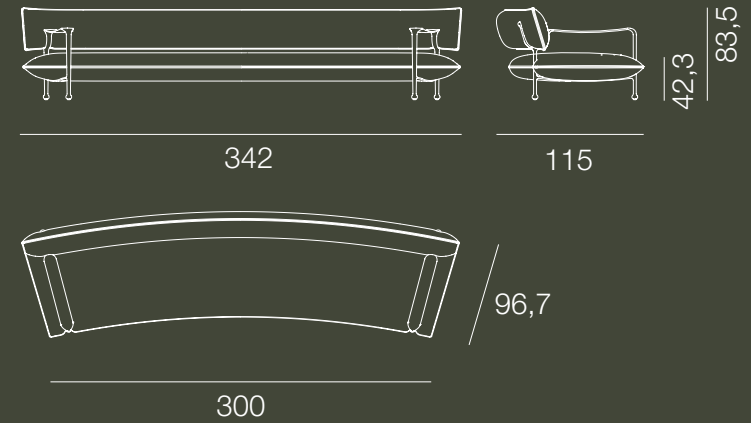

4-Seater sofa