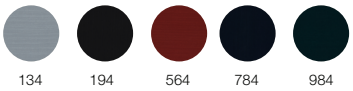

Moodboard A

Kvadrat Alle