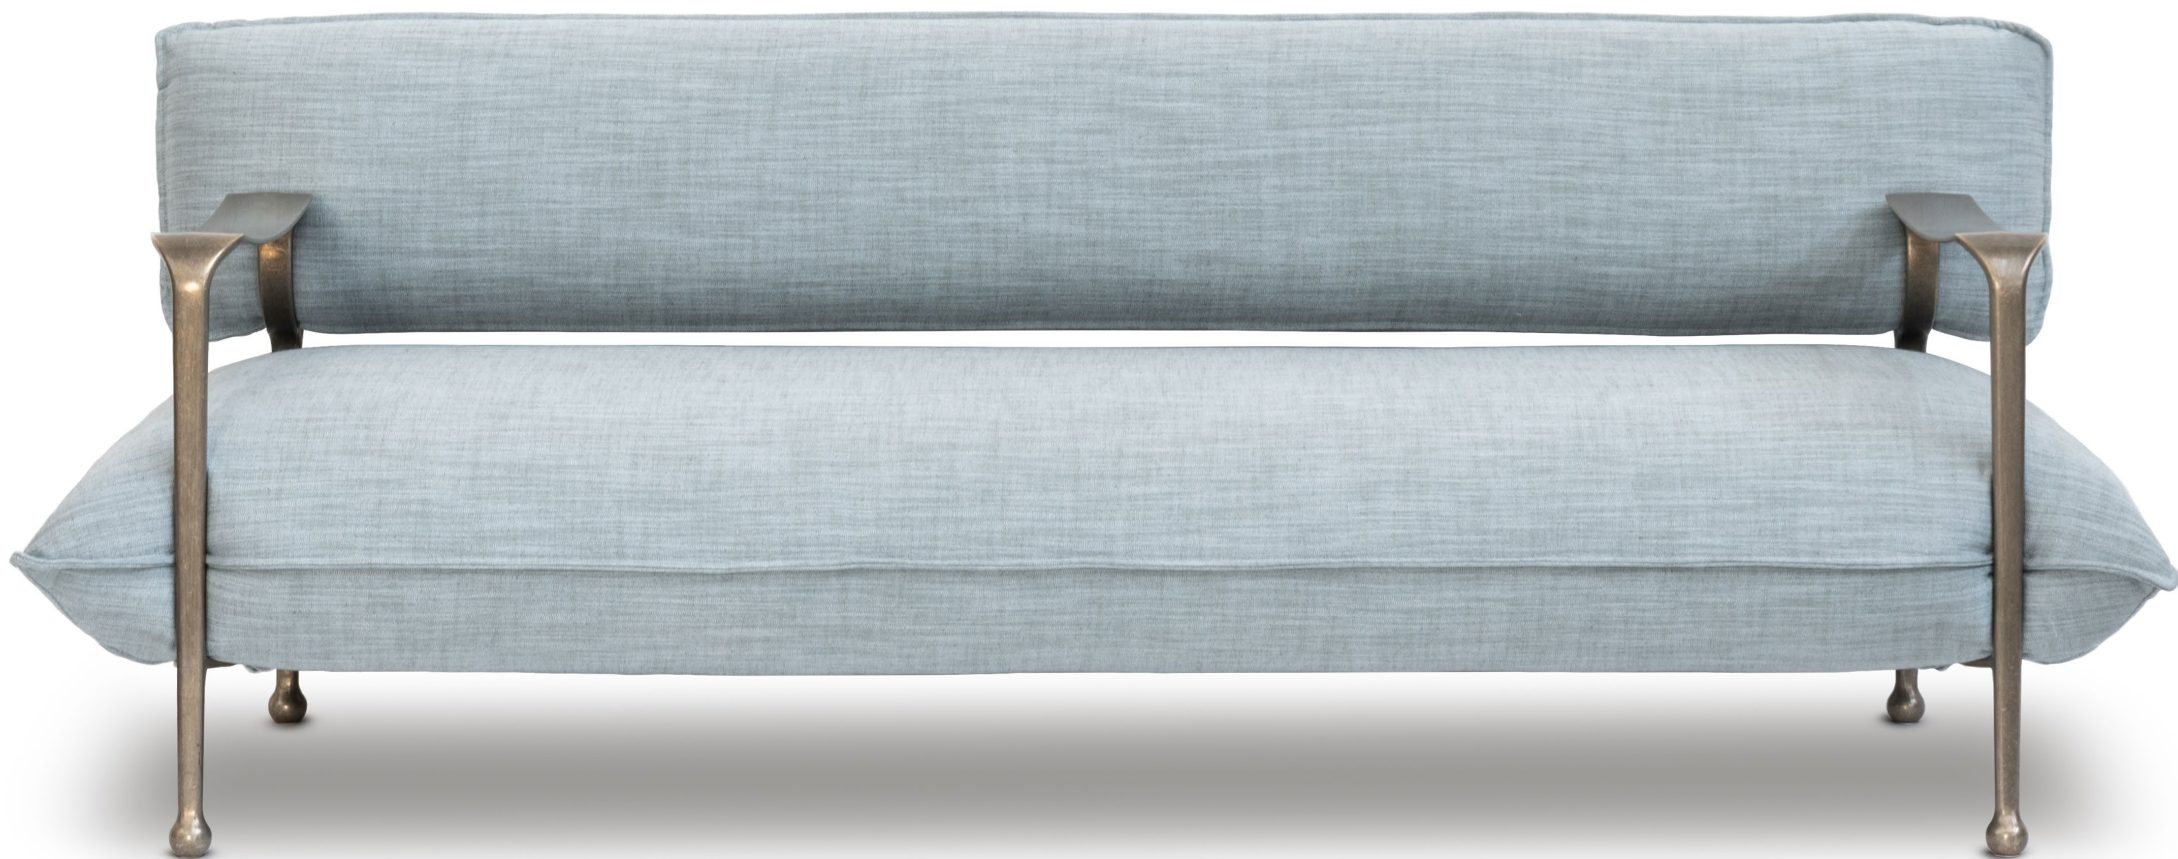

Design and

Ronan & Erwan Bouroullec once again create a new sofa playing on contrasting lines and volumes.

Riace, an ode to the beauty of the town with its famous Warrior statues, is a short-circuit of dynamic rigour. Equally sculptural and sinuous, the Riace sofa has a slender white bronze frame supporting a seemingly-suspended, wide upholstered seat and backrest. It comes in two sizes while the fabric covers can be changed to suit different furnishing needs. Riace fits perfectly well in both residential and contract environments.

Engineering

“The dynamic rigour is defined by the slender white bronze frame that

holds, as if suspended, a wide upholstered seat and backrest.”

Information

Product

3-seater and 4-seater sofa.

Frame in tumbled white bronze. Seat and backrest cushions padded with shaped fire-resistant polyurethane foam (rating 1 IM) and mattress with individually pocketed springs. Covering in removable fabric. Lumbar cushion available.