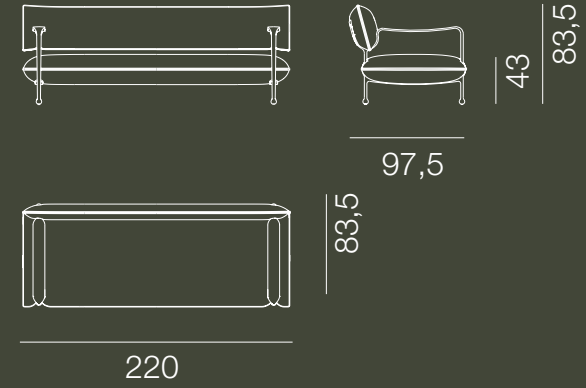

3-Seater sofa