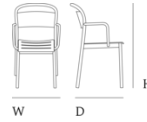

# Linear Steel Armchair

“The Linear Steel Armchair brings new perspectives to modern outdoor furniture through its straight lines, folded edges and the contrast between its sturdy materiality and organic, soft form. The design is made unique by its half-circular intersecting legs and small spacing in the seat for easy removal of water, making the Linear Steel Armchair visually clean for long-lasting aesthetics The Linear Steel Armchair is a stackable design in powder coated steel for a matte look and contemporary feel, paired with its subtle detailing and slender armrests for an elegant expression.”

## Dimensions

Height: 85,1 cm / 33.5"  
Width: 55,4 cm / 21.8"  
Depth: 54 cm / 21.3"  
Seat Height: 46 cm / 18.1"